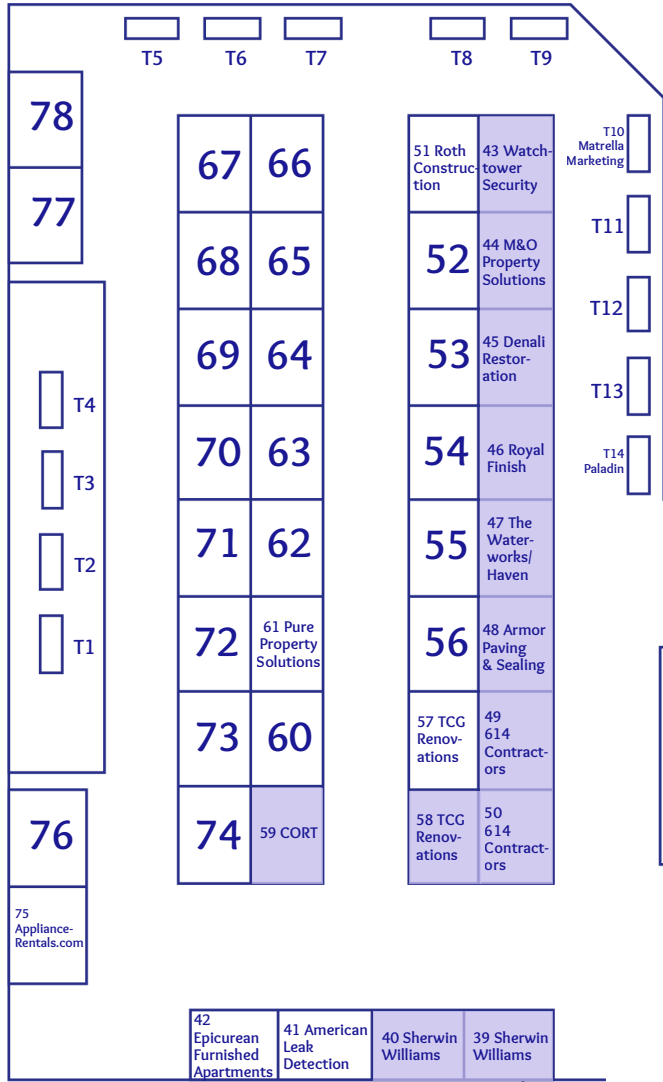

EMERALD

BOOTH MAP

09.24.26 | 11AM - 3PM

Registration
ENTRANCE

T - Table Location
Purple- Premium Booth