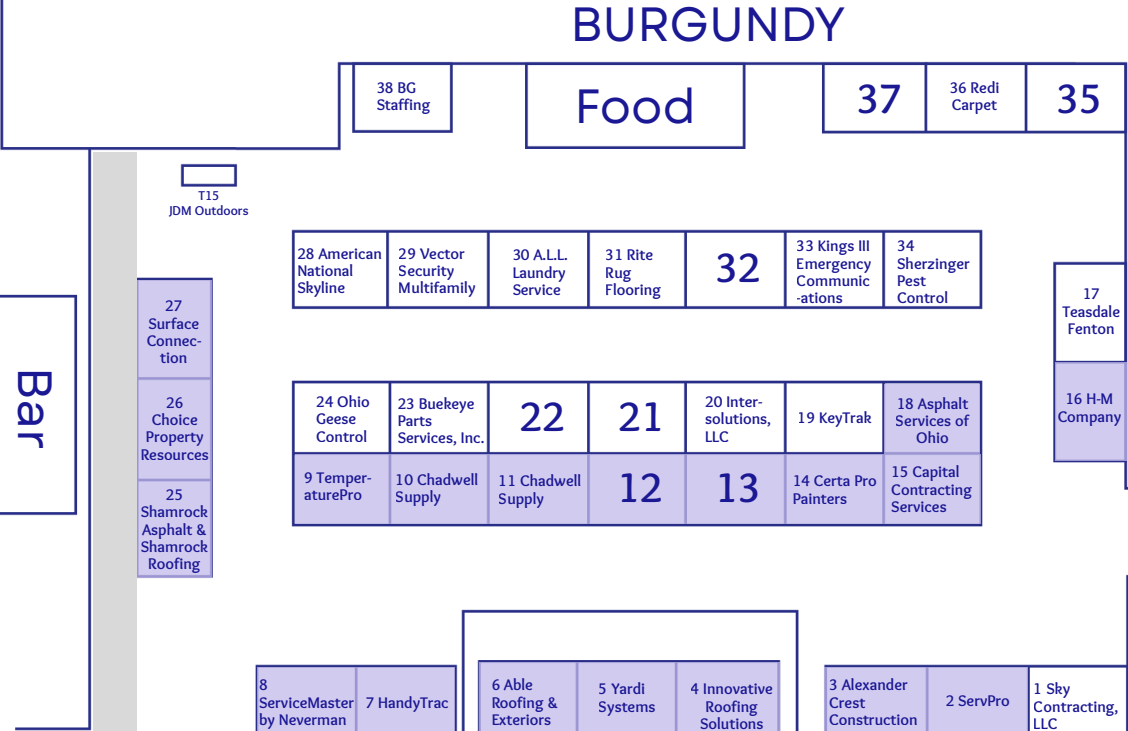

EMERALD

BOOTH MAP

09.24.26 | 11AM - 3PM

Registration
ENTRANCE

T - Table Location
Purple- Premium Booth